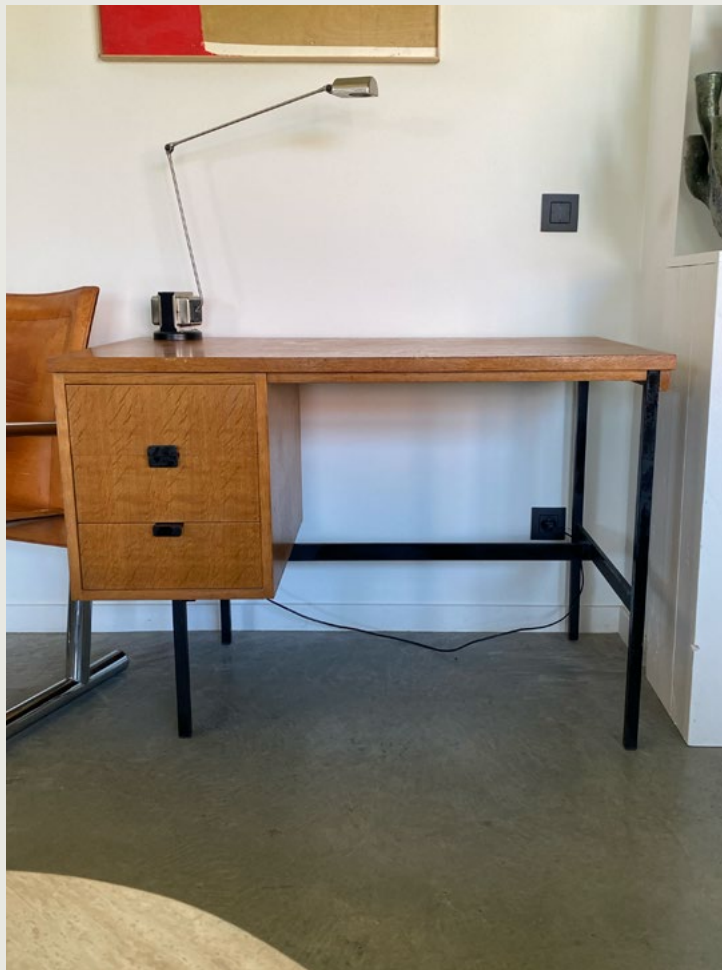

(SIDE) TABLES & DESKS

VINTAGE
COFFEE TABLE ON WHEELS IN BLACK / ALU

VINTAGE
TABOURET NORMANDIE

FORMANOVA
ITALIAN OFFICE DESK

WALTER KNOLL
SET 1-SEAT & 2-SEAT + COFFEE TABLE
IN CHOCOLATE LEATHER / STEEL

(SIDE) TABLES & DESKS

PIERRE CHAPO
T08 MASSIVE BENCH/TABLE IN ELM WOOD

EERO SAARINEN FOR VITRA
ROUND DINNER TABLE IN CARRARA WHITE MARBLE

VINTAGE

KITCHEN TABLE WITH DRAWER IN WOOD / GREEN PAINT

VINTAGE
LARGE DINING TABLE WITH 2 DRAWERS + BENCH (2P.)
IN WOOD

GIANFRANCO FRATTINI
70'S NESTING COFFEE TABLES FOR CASSINA

(SIDE) TABLES & DESKS

AUTHENTIC AFRICAN DESIGN
COUSCOUS PLATE
(3 PIECES AVAILABLE)

(SIDE) TABLES & DESKS

POUL VOULTHER
C35 TABLE IN OAK & TEAK WITH EXTENSION PANELS

GAE AULENTI
FONTANA ARTE 'TAVOLO CON RUOTE'

AUTHENTIC VINTAGE
LOW TABLE IN WOOD

PIERRE PAULIN
OAK DESK

LONGNITUDE
SIDE TABLE IN BLACK OAK

DEAN MARINO
TSUBOMI SIDE TABLE

VINTAGE
SCANDINAVIAN BENCH IN WOOD / METAL