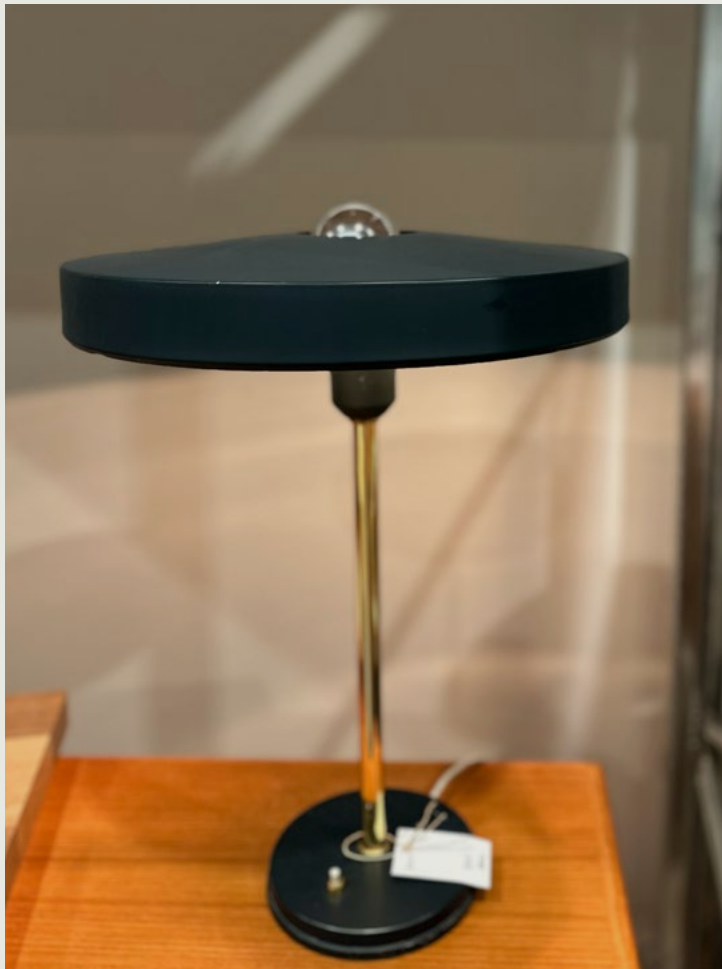

VINTAGE
60'S BANKERS LAMP IN MESSING